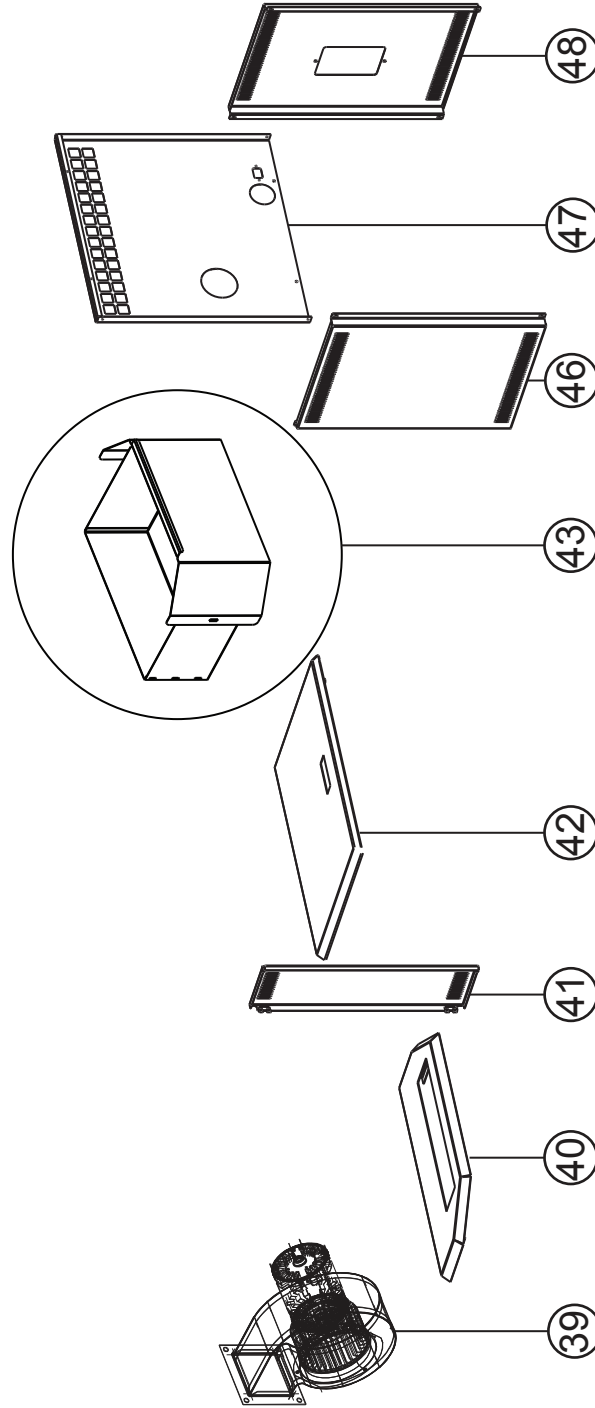

11.2 NPS45 replacements

Items may not appear exactly as illustrated.

Ref. No.	Part No.	Description	Stocked
39	PSCB	Convection blower	Yes
40	W010-1508	Welded top assembly	
41	W010-1527	Side door assembly	
42	W010-1529	Hopper door assembly	
43	W010-1667	Ash pan assembly	
44*	W010-1668	Pedestal side door assembly	
45*	W035-0191	Pedestal base	

* Parts not illustrated.

Ref. No.	Part No.	Description	Stocked
46	W475-0485	Outer panel, left	
47	W475-0482	Outer rear panel	
48	W475-0484	Outer panel, right	
49*	W562-0077	Pedestal gasket	
50*	W660-0176	Switch, hopper	Yes
51*	W750-0230	Wire, jumper (TGGT)