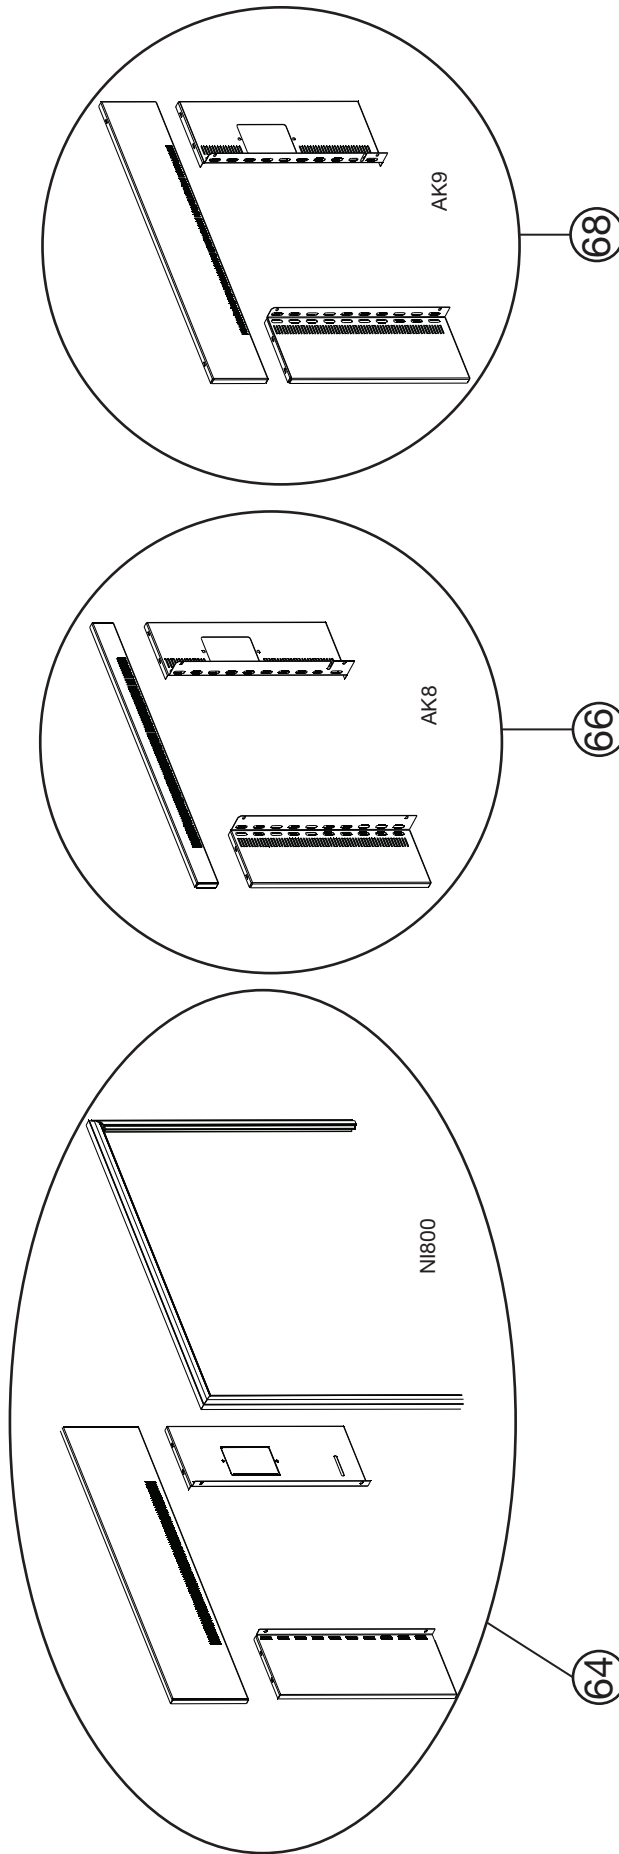

12.2 NPS45 / NPI45 accessories

Items may not appear exactly as illustrated.

Ref. No.	Part No.	Description	Stocked
63*	NPHE40-1	Hopper extension (NPS45 only)**	
64	NI800	8" black finishing with black trim	
65*	GICSK	Arched cast iron surround	
66	AK8	Adaptor kit (req'd for GICSK)	
67*	CISM	Cast iron surround kit - black	

** Increases hopper capacity from 55lbs. to 100lbs. pellets

* Parts not illustrated.

Ref. No.	Part No.	Description	Stocked
67*	CISKN	Cast iron surround kit - Mojolica brown	
67*	CISKB	Cast iron surround kit - Mojolica blue	
67*	CISKF	Cast iron surround kit - Mojolica green	
68	AK9	Adaptor kit (req'd for CISK)