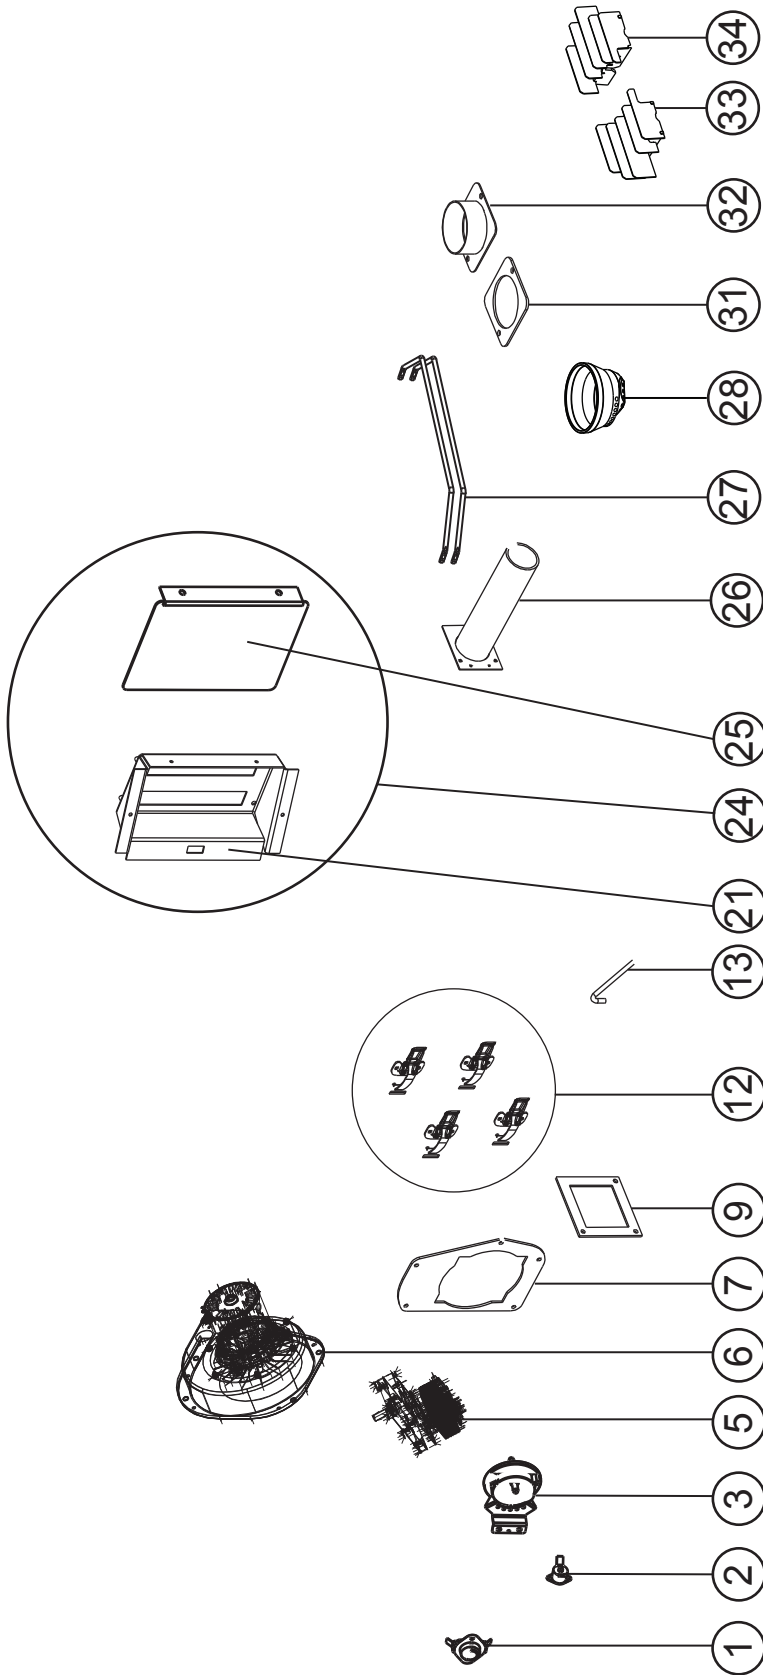

11.1 common replacements

Items may not appear exactly as illustrated.

Ref. No.	Part No.	Description	Stocked
18*	W010-1528	Control door assembly	
19*	W475-0555	Bottom OI panel	
20*	W010-1949-SER	Igniter kit	Yes
21	W390-0012	Control panel latch	
22*	W010-1490	Exhaust tube	
23*	W010-3872-SER	Ignitor	
24	W350-0361	Control housing	
25	W080-0932	Motor bracket	
26	W010-1491	Combustion air tube assembly	
27	W030-0022P	Accent bar (x2)	
28	W135-0320	Cast, burn pot	Yes
29*	W430-0002	Magnetic door catch assembly (x2)	
30*	W460-0004	Receptacle	Yes
31	W290-0122	Exhaust gasket	Yes
32	W010-1612	Exhaust collar	Yes
33	W010-1685	Left louvre assembly	
34	W010-1673	Right louvre assembly	

Ref. No.	Part No.	Description	Stocked
1	W660-0052	Low limit switch 140°F (60°C)	Yes
2	W660-0169	High limit switch 220°F (93°C)	Yes
3	W660-0056	Vacuum switch	Yes
4*	W195-0004	Power cord	Yes
5	NPAM	Auger motor kit	Yes
6	W062-0027-SER	Combustion blower	Yes
7	W290-0111	Combustion blower mounting gasket	Yes
8*	W290-0120	Combustion blower motor mounting gasket	Yes
9	W290-0119	Conversion blower gasket	
10*	W255-0020	Pressure fitting tap	
11*	W570-0107	Auger screw	Yes
12	W390-0002	Door latch (X4)	
13	W555-0061	Scraper rod	
14*	W105-0012	Nylon bushing	Yes
15*	W485-0038	Cotter pin	
16*	W750-0383	Wire harness	Yes
17*	W385-2010	Napoleon logo	Yes

\* Parts not illustrated.

Ref. No.	Part No.	Description	Stocked
46	W475-0485	Outer panel, left	
47	W475-0482	Outer rear panel	
48	W475-0484	Outer panel, right	
49*	W562-0077	Pedestal gasket	
50*	W660-0176	Switch, hopper	Yes
51*	W750-0230	Wire, jumper (TGGT)	