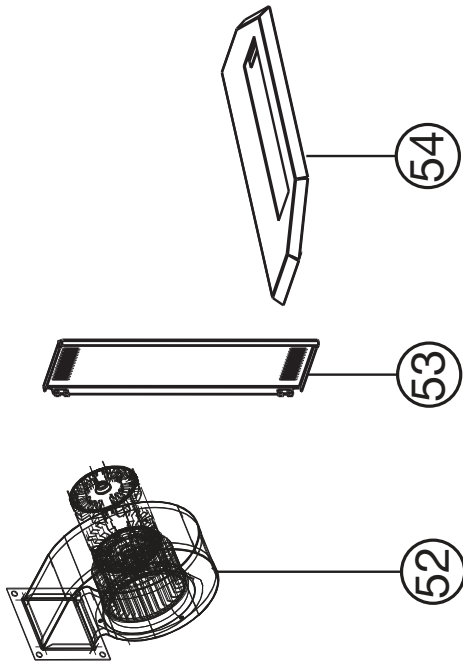

11.3 NPI45 replacements

Items may not appear exactly as illustrated.

Ref. No.	Part No.	Description	Stocked
52	PICB	Convection blower	Yes
53	W010-1670	Side door assembly	
54	W010-1991	Welded hopper lid assembly	
55*	W660-0084	Switch, hopper	
56*	W750-0230	Wire, jumper (TGGT)	Yes

* Parts not illustrated.