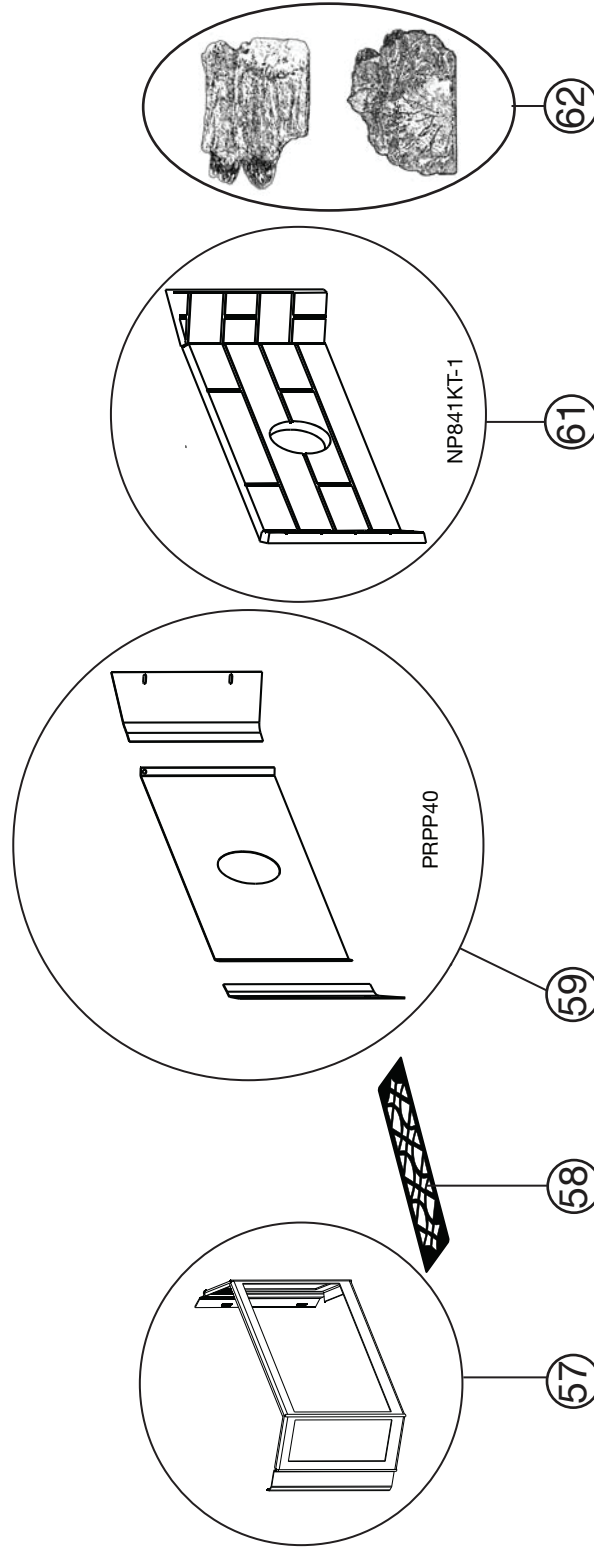

12.0 accessories

12.1 common accessories

Items may not appear exactly as illustrated.

Ref. No.	Part No.	Description	Stocked
57	W225-0195	Door frame, black	
57	W225-0195G	Door frame, gold	
57	W225-0195SC	Door frame, satin chrome	
58	GS200-G	Trivet, gold	
58	GS200-SS	Trivet, satin chrome	

Ref. No.	Part No.	Description	Stocked
59	PRPP40	Porcelain reflective radiant panels	
60*	114KT	Outside air kit - 5ft (2" (51mm) diameter)	
61	NP841KT-1	Brick, refractory	
62	NPL41	Decorative log set	

* Parts not illustrated.